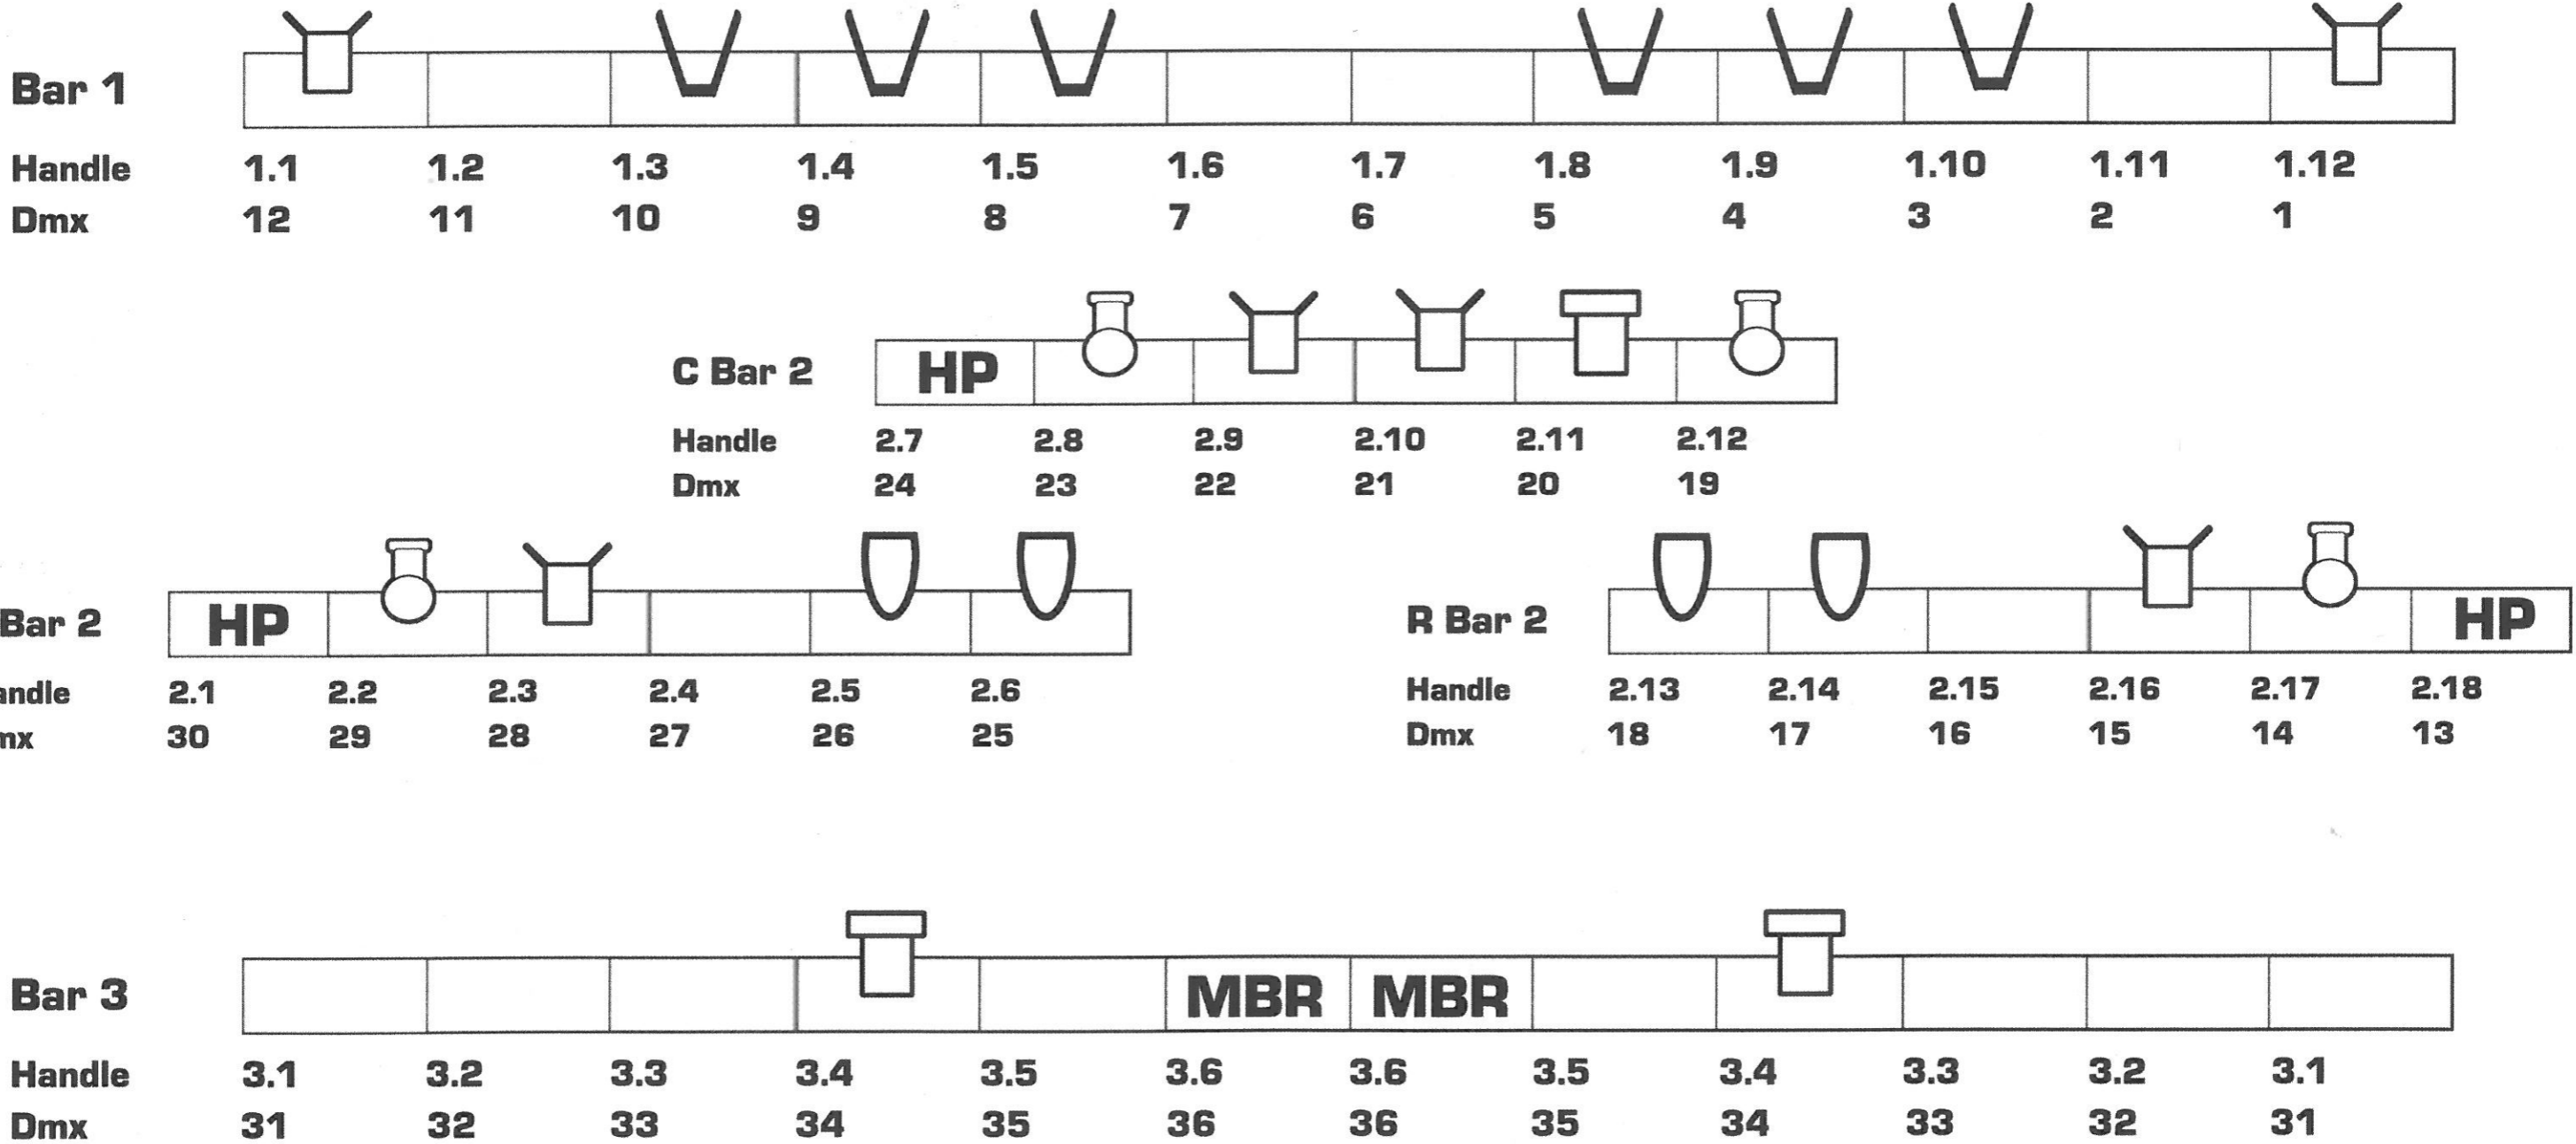

# DIMMER LAYOUT

Universe A

All Hot Power hard patched

## STAGE

**LEGEND**

 Pinpoint  
  Par 64  
  Profile  
  Fresnel  
  Coda  
 **HP - Hot Power**  
**MBR - Mirror Ball Rotate**